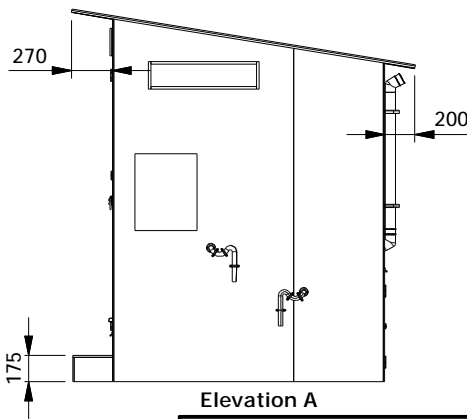

Elevation B

Elevation B  
→

Elevation D

Elevation D  
↓

Elevation A  
↑

Elevation C  
←

Elevation C

Elevation A

All dimensions are in millimeters and are approximate.

Dunster House Ltd.  
Caxton Road  
Bedford  
MK41 0LF

tel 01234 272445 Fax 01234 272588 [www.dunsterhouse.co.uk](http://www.dunsterhouse.co.uk)

DRAWING TITLE			
Eco composting toilet			
REV	DESCRIPTION	DATE	
SCALE	DATE	DRAWN	DRAWING No
1:100	21/09/2016	RJR	REV