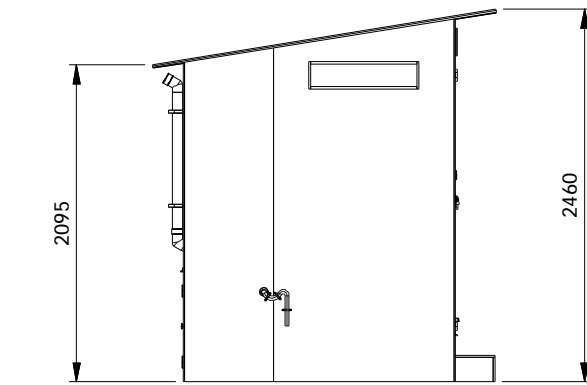

Elevation B

Elevation B  
→

Elevation D

Elevation D  
↓

Elevation A  
↑

Elevation C  
←

Elevation C

Elevation A

All dimensions are in millimeters and are approximate.

Dunster House Ltd.  
Caxton Road  
Bedford  
MK41 0LF

tel 01234 272445 Fax 01234 272588 [www.dunsterhouse.co.uk](http://www.dunsterhouse.co.uk)

DRAWING TITLE			
Eco composting toilet			
REV	DESCRIPTION	DATE	
SCALE	DATE	DRAWN	DRAWING No
1:100	21/09/2016	RJR	REV