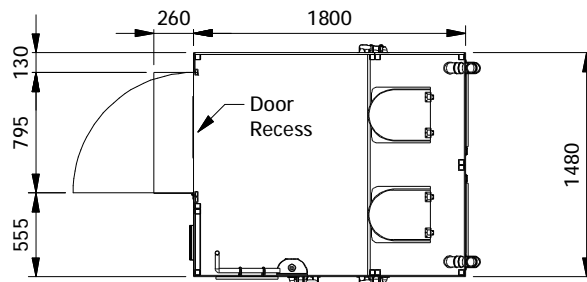

Elevation B

Elevation B  
→

Elevation D

Elevation D  
↓

Elevation A  
↑

Elevation C  
←

Elevation C

Elevation A

All dimensions are in millimeters and are approximate.

Dunster House Ltd.  
Caxton Road  
Bedford  
MK41 0LF

tel 01234 272445 Fax 01234 272588 [www.dunsterhouse.co.uk](http://www.dunsterhouse.co.uk)

DRAWING TITLE			
Eco composting toilet			
REV	DESCRIPTION	DATE	
SCALE	DATE	DRAWN	DRAWING No
1:100	21/09/2016	RJR	REV