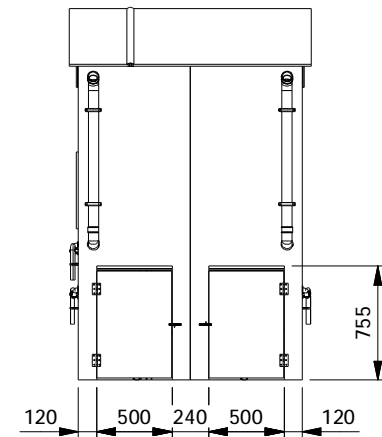

Elevation B

Elevation B  
→

Elevation D

Elevation D  
↓

Elevation A  
↑

Elevation C  
←

Elevation C

Elevation A

All dimensions are in millimeters and are approximate.

Dunster House Ltd.  
Caxton Road  
Bedford  
MK41 0LF

tel 01234 272445 Fax 01234 272588 [www.dunsterhouse.co.uk](http://www.dunsterhouse.co.uk)

DRAWING TITLE			
Eco composting toilet			
REV	DESCRIPTION	DATE	
SCALE	DATE	DRAWN	DRAWING No
1:100	21/09/2016	RJR	REV